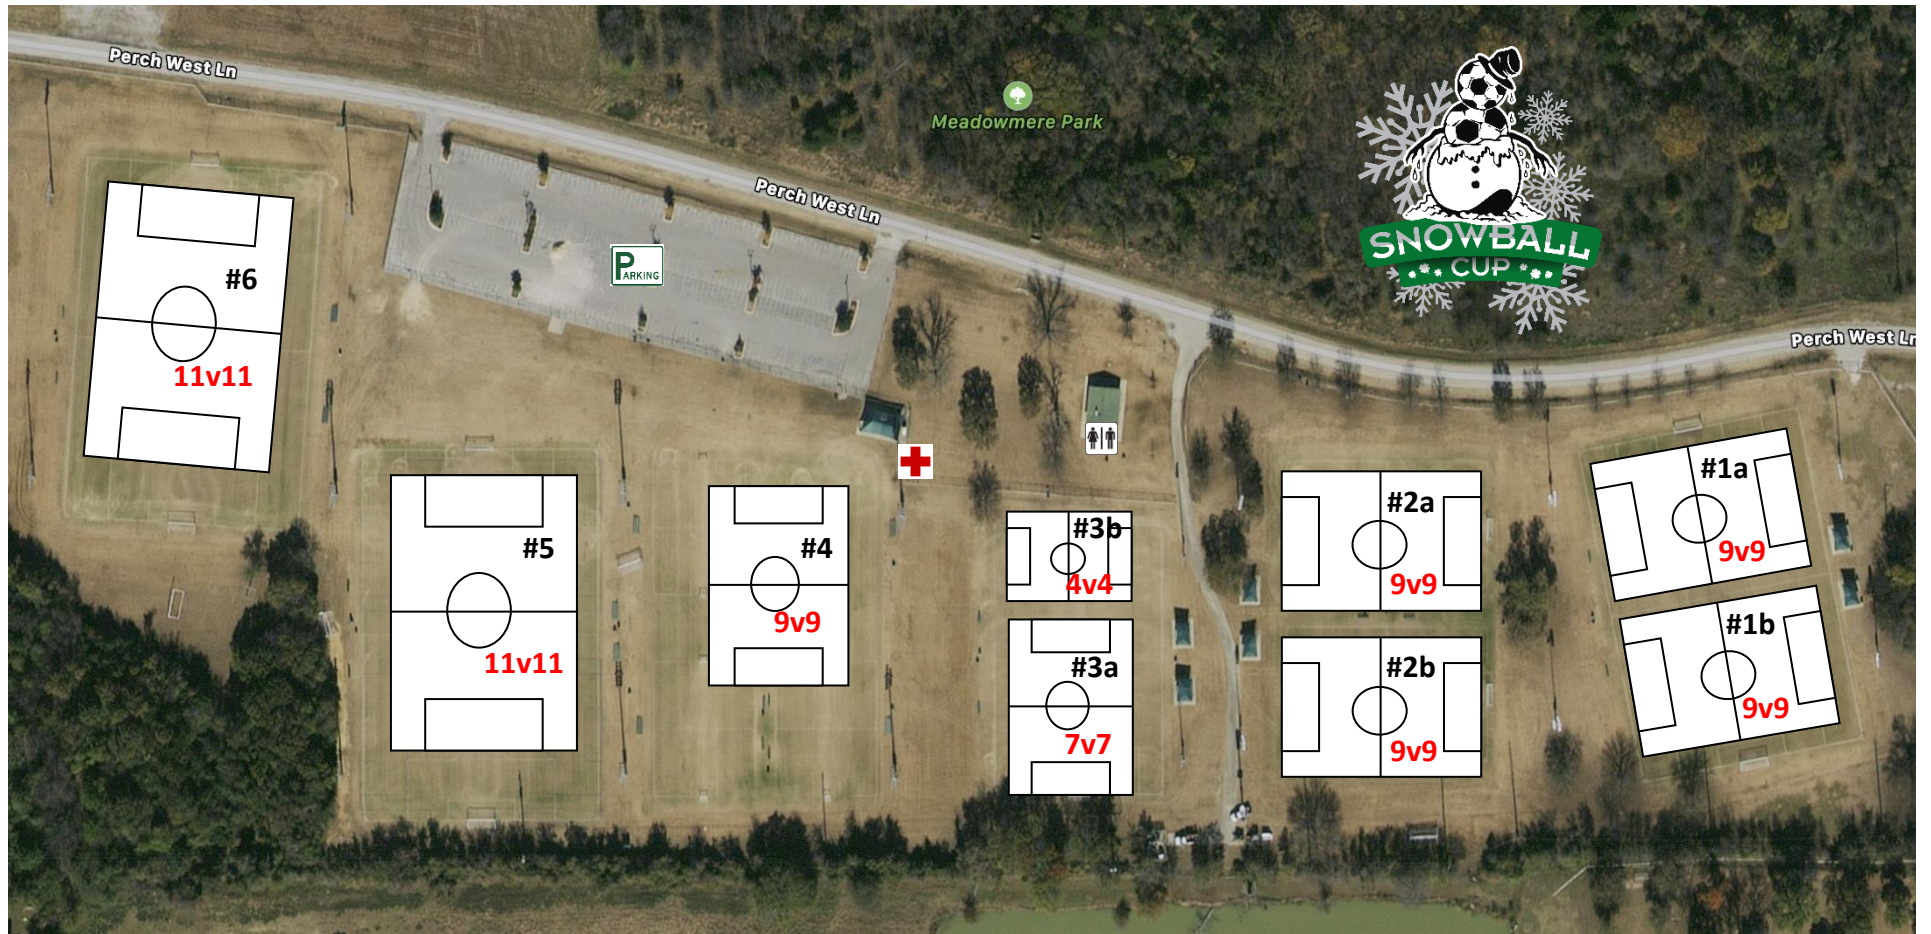

MEADOWMERE PARK

3099 Meadowmere Park, Grapevine, TX 76051